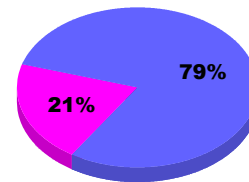

YTD Status Quo Clubs 2012-2013

Status Quo Clubs Compared to Status Quo Members

Legend: Status Quo Clubs (Cyan), Total Status Quo Members (Green)

MEMBERSHIP

**Membership Results
2012-2013**

**Membership
2011-2012**

Month	Net Memb Goal	Actual New Memb	Actual Dropped Memb	Gain/Loss of Memb	Gain/Loss of Memb
Jul/Aug/Sep		5	-16	-11	-13
Totals		5	-16	-11	-13

Membership Results 2012-2013

Goal, New, Dropped, Gain/Loss

Legend: Goal (Cyan), Actual (Green), Dropped (Yellow), Gain Loss (Magenta)

Comparison of Membership Gain/Loss

Current Year Compared to the Previous Year

Legend: Current Year (Cyan), Previous Year (Green)

Gender Comparison 2012-2013

Jul/Aug/Sep

Legend: Male (Blue), Female (Magenta)